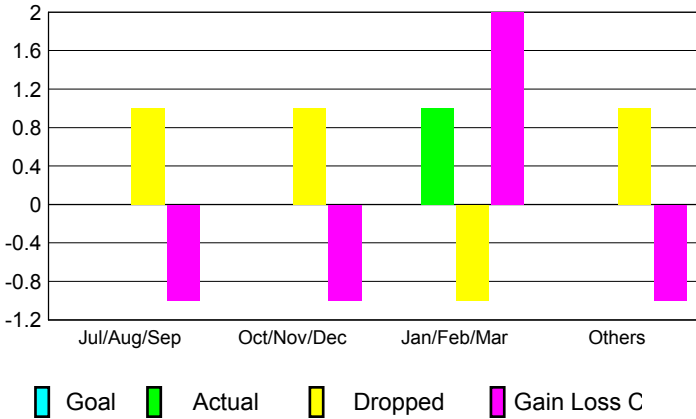

2012-2013 GMT Reports for District (or Undistricted) **District 4 C5**

GMT: **DANA BIGGS**

Location: **CALIFORNIA**

GMT CA: **1**

CLUBS

Month	New Club Goal	Actual New Clubs	Actual Dropped Clubs	Gain/Loss of Clubs
2012-2013				
Jul/Aug/Sep	0	0	1	-1
Oct/Nov/Dec	0	0	1	-1
Jan/Feb/Mar	0	1	-1	2
Apr/May/June	0	0	1	-1
Totals	0	1	2	-1

MEMBERSHIP

Month	Net Memb Goal	Actual New Memb	Actual Dropped Memb	Gain/Loss of Memb
2012-2013				
Jul/Aug/Sep	0	45	63	-18
Oct/Nov/Dec	0	37	67	-30
Jan/Feb/Mar	0	53	37	16
Apr/May/June	0	65	121	-56
Totals	0	200	288	-88

Club Results 2012-2013

Goal, New, Dropped, Gain/Loss

Membership Results 2012-2013

Goal, New, Dropped, Gain/Loss

YTD Status Quo Clubs 2012-2013

Status Quo Clubs Compared to Status Quo Members

Gender Comparison 2012-2013