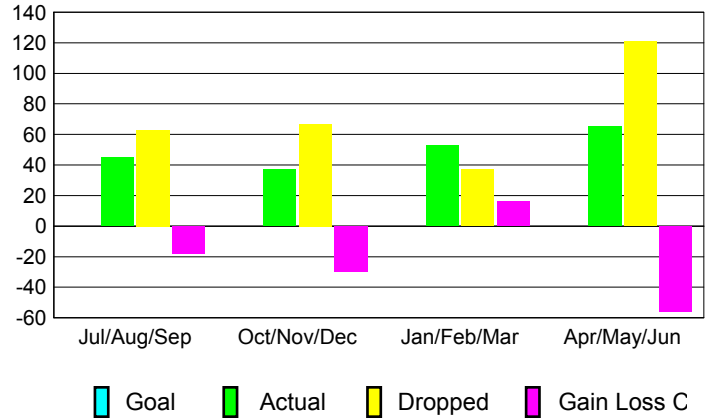

2012-2013 GMT Reports for District (or Undistricted) **District 4 C5**

GMT: **DANA BIGGS**

Location: **CALIFORNIA**

GMT CA: **1**

CLUBS

Month	New Club Goal	Actual New Clubs	Actual Dropped Clubs	Gain/Loss of Clubs
2012-2013				
Jul/Aug/Sep	0	0	1	-1
Oct/Nov/Dec	0	0	1	-1
Jan/Feb/Mar	0	1	-1	2
Apr/May/June	0	0	1	-1
Totals	0	1	2	-1

MEMBERSHIP

Month	Net Memb Goal	Actual New Memb	Actual Dropped Memb	Gain/Loss of Memb
2012-2013				
Jul/Aug/Sep	0	45	63	-18
Oct/Nov/Dec	0	37	67	-30
Jan/Feb/Mar	0	53	37	16
Apr/May/June	0	65	121	-56
Totals	0	200	288	-88

Club Results 2012-2013

Goal, New, Dropped, Gain/Loss

Membership Results 2012-2013

Goal, New, Dropped, Gain/Loss

YTD Status Quo Clubs 2012-2013

Status Quo Clubs Compared to Status Quo Members

Gender Comparison 2012-2013