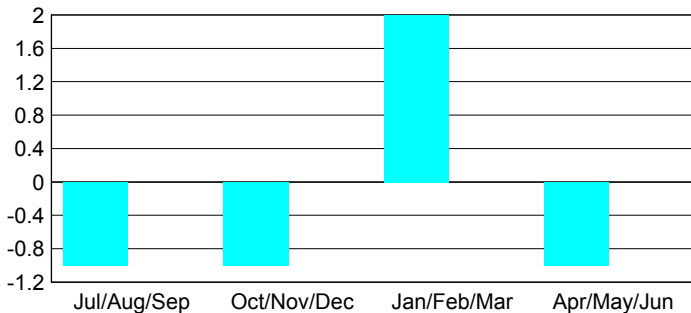

MEMBERSHIP

Month	Net Memb Goal	Actual New Memb	Actual Dropped Memb	Gain/Loss of Memb
2012-2013				
Jul/Aug/Sep	0	45	63	-18
Oct/Nov/Dec	0	37	67	-30
Jan/Feb/Mar	0	53	37	16
Apr/May/June	0	65	121	-56
Totals	0	200	288	-88

Club Results 2012-2013

Goal, New, Dropped, Gain/Loss

Membership Results 2012-2013

Goal, New, Dropped, Gain/Loss

YTD Status Quo Clubs 2012-2013

Status Quo Clubs Compared to Status Quo Members

Gender Comparison 2012-2013

Club Gain/Loss 2012-2013

Membership Gain/Loss 2012-2013